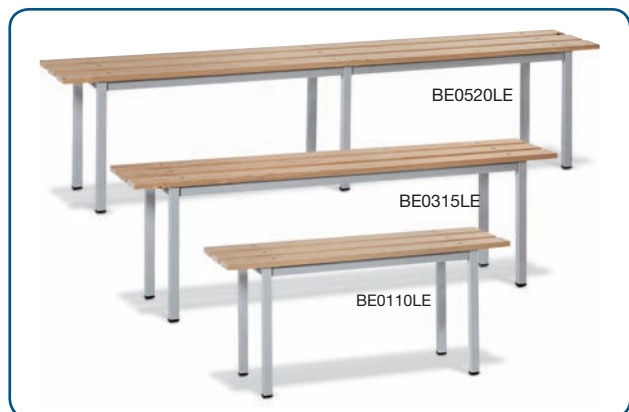

EASY SERIES

Framework in steel tube 30 x 30 x 1,5 mm. Legs with rubber push rods. Seat made of varnished wooden laths 100x.20 mm. Painting, by depositing epoxy powders. Cross-linking in a kiln at 180 °C. Standard colour Grey RAL 7035. Material supplied assembled.

Outfit

- Back coat rack
- Upper hat rack

Model	Dim W x D x H
EASY10	100 x 35 x 45
EASY15	150 x 35 x 45
EASY20	200 x 35 x 45